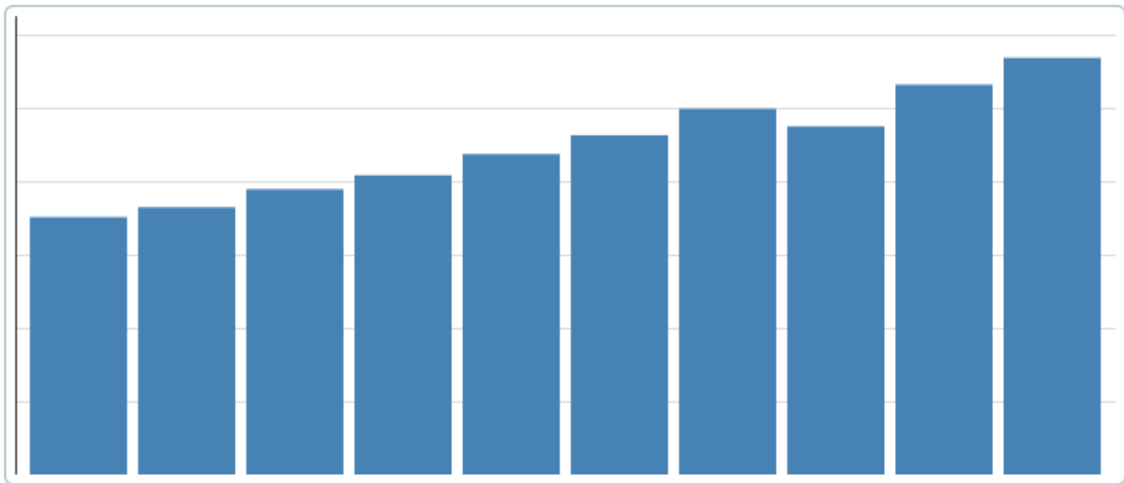

Country: Austria | Indicator: Arrivals

AUSTRIA
URI: <http://dbpedia.org/resource/Austria>
code: <http://dbpedia.org/resource/ISO_3166-1:AT>
population: 8414638
area: 83855

TourMIS data - click on city to see arrivals

1. **Vienna**
   short code: VIE
   Linz
   Bregenz
   Innsbruck
   Graz