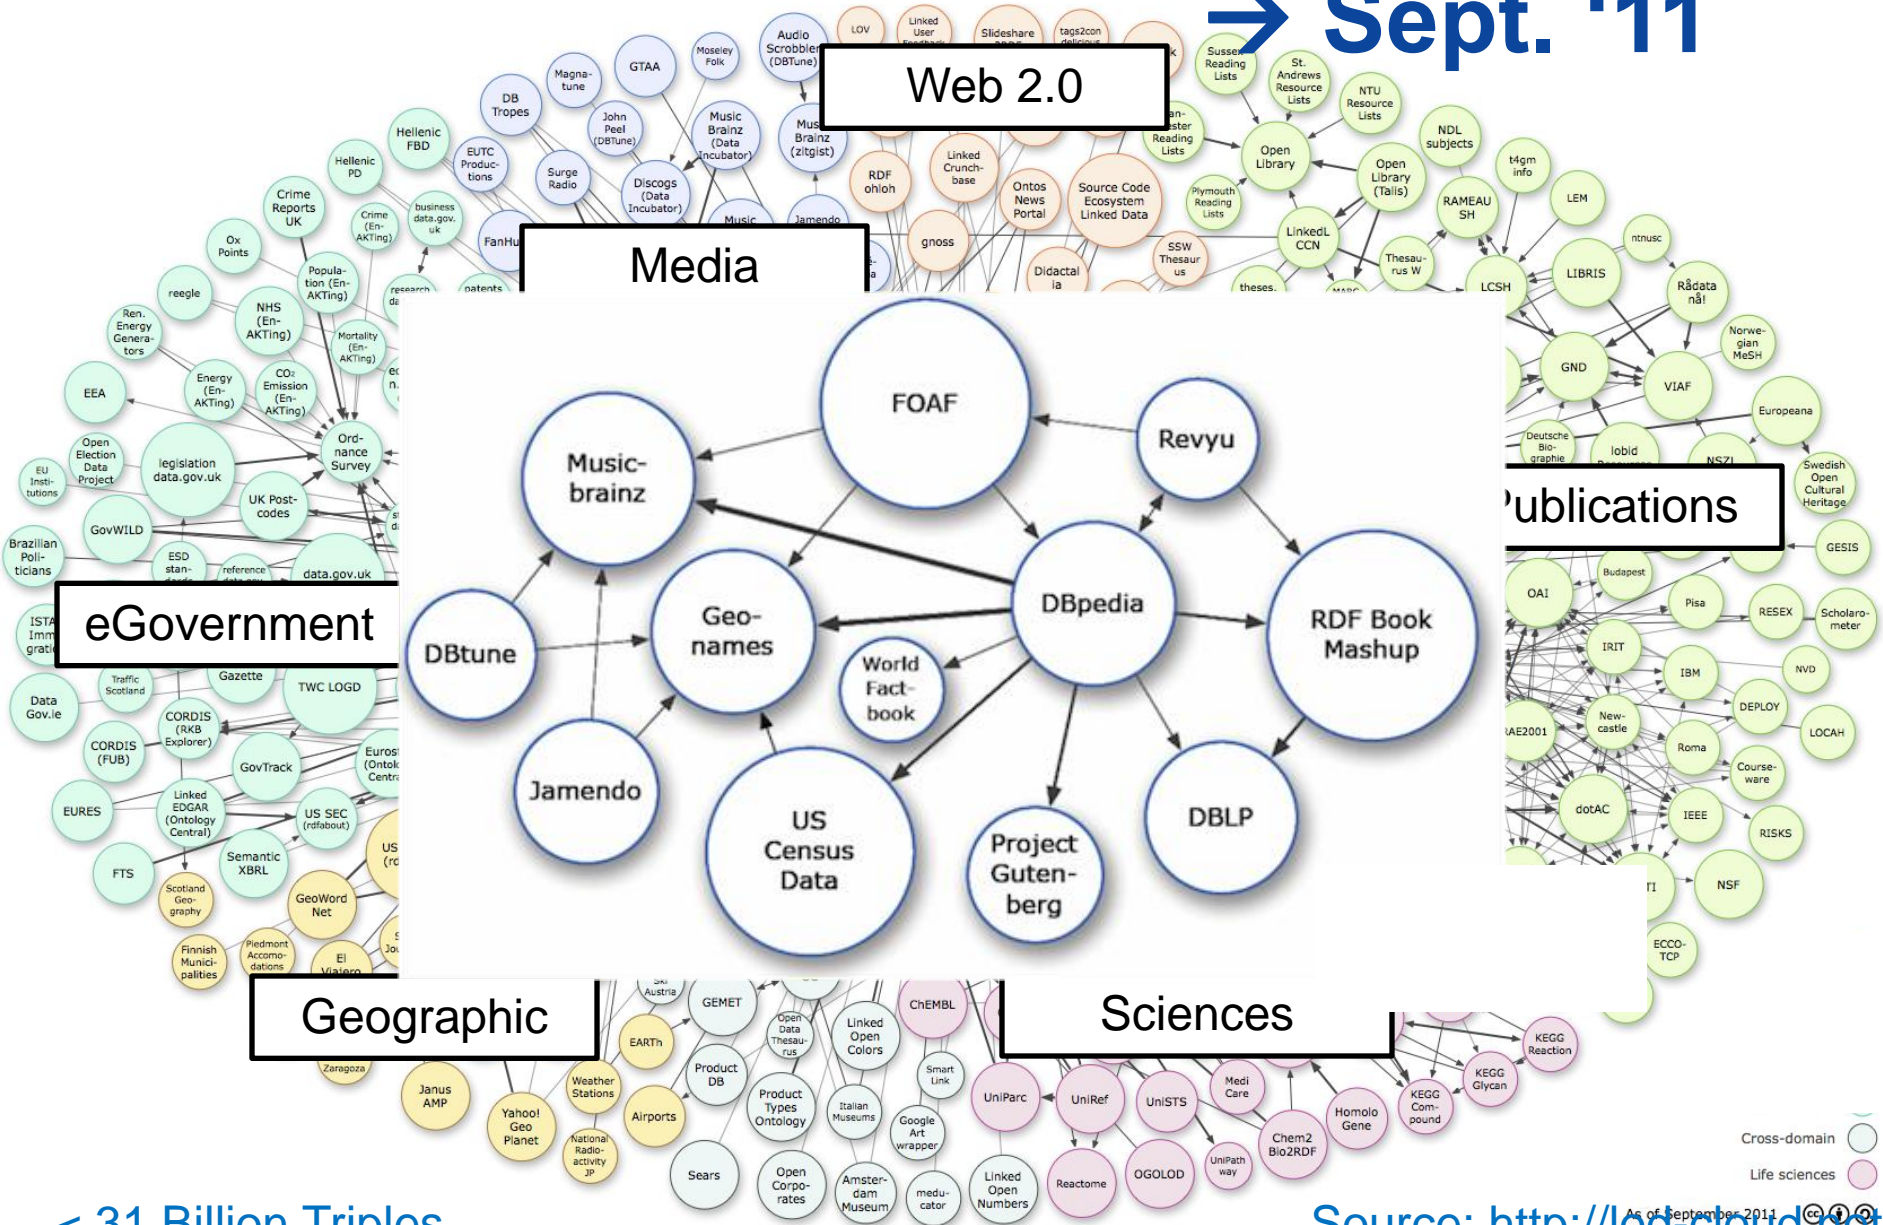

→ Sept. '11

< 31 Billion Triples

Source: <http://lod-cloud.net>

Legend:
○ Cross-domain
● Life sciences